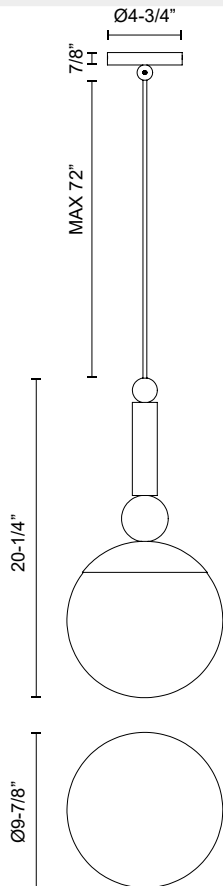

DELILAH PD560510

FIXTURE DIMENSIONS	D9-7/8" x H20-1/4"
LAMP TYPE	E26
MAX WATTAGE	60W
BULB QTY	1
BULBS INCLUDED	No
VOLTAGE	120V
GLASS DETAILS	Clear Glass
MATERIAL	Glass; Steel;
WIRE LENGTH	72"
MINIMUM HANG HEIGHT	24"
SLOPED CEILING ADAPTABLE	Yes
LOCATION	Dry
CANOPY DIMENSIONS	D4-3/4" x E7/8"
BRAND	Alora Mood

[D - Diameter, L - Length, W - Width, H - Height, E - Extension]

AVAILABLE FINISHES:

PD560510BGCL
Brushed
Gold/Clear Glass

PD560510MBCL
Clear Glass/Matte
Black

*For complete warranty terms, please visit: www.aloralighting.com/warranty